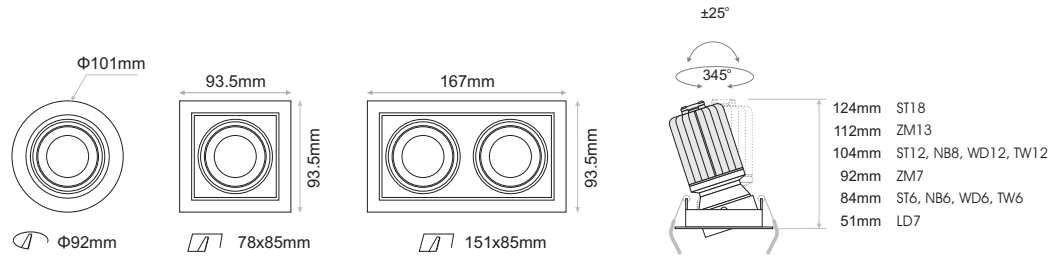

## 2 Cutting Hole

Models:	Low Depth 7W (LD7)	Standard 6.2W / 12.2W / 18W (ST6), (ST12), (ST18)	Narrow Beam 6W / 8W (NB6), (NB8)	Zoom 6.4W / 13W (ZM6), (ZM13)	Warm Dimming 0.2-6W / 12W (WD6), (WD12)	Tunable White 5.9W / 11.5W (TW6), (TW12)
				<b>Note:</b> Zoom should be adjusted before final installation		