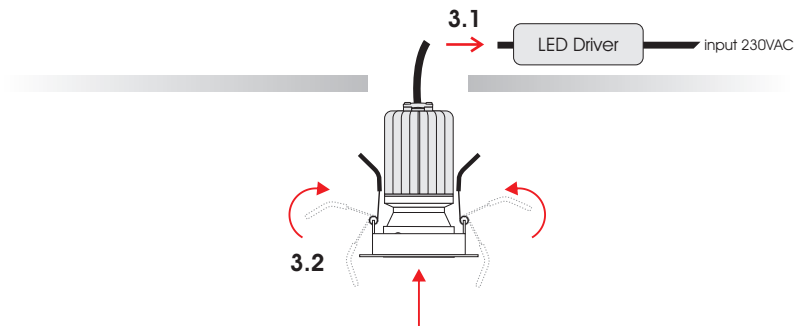

1

Attention

Before any maintenance switch off the main power.

2 Cutting Hole

Models:	Low Depth 7W (LD7)	Standard 6.2W / 12.2W / 18W (ST6), (ST12), (ST18)	Narrow Beam 6W / 8W (NB6), (NB8)	Zoom 6.4W / 13W (ZM6), (ZM13)	Warm Dimming 0.2-6W / 12W (WD6), (WD12)	Tunable White 5.9W / 11.5W (TW6), (TW12)
				Note: Zoom should be adjusted before final installation		

3

4